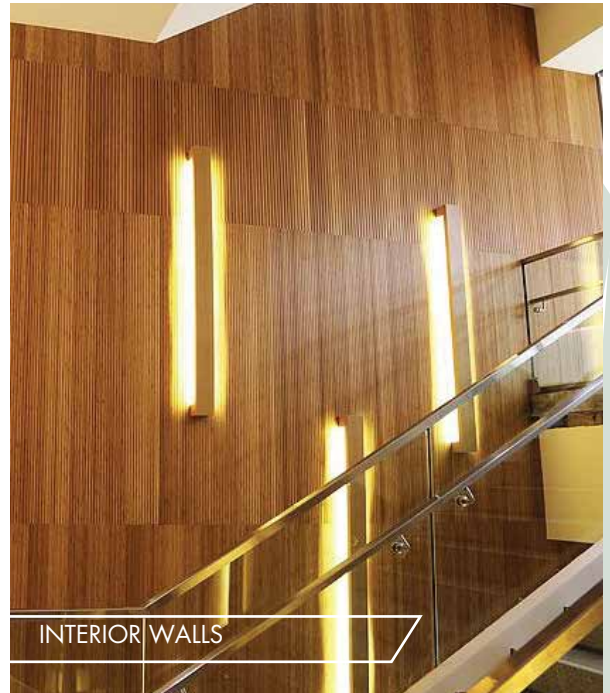

SYMPHONY SERIES[®] - CELLO

PERGOLA CEILING - CELLO

INTERIOR WALLS

Symphony Series[®] presents an innovative design of a balanced, interlaced curve that is the same visually on each side.

What is achievable is a product that is visually beautiful and exceptionally durable and long-lasting like hardwood, with the added benefits of being sustainable. It is suitable for both indoor and outdoor applications, allowing you to create an internal-external transition by selecting the same material.

BOUNDARY FENCE

SYMPHONY SERIES[®] - CELLO

Symphony Series[®] presents an innovative design of a balanced, interlaced curve that is the same visually on each side. We have created engineered bamboo from solid bamboo strips pressed together and then machined. What is achievable is a product that is visually beautiful and exceptionally durable and long-lasting like hardwood, with the added benefits of being sustainable. It is suitable for both indoor and outdoor applications, allowing you to create an internal-external transition by selecting the same material.

Explore the possibilities of enhancing your internal decor with our contemporary Ewa Collections.

The aim of our engineered bamboo products is to create options for an acoustic lining, create beautification in your setting and provide a natural timber look whilst maintaining the use of a sustainable resource.