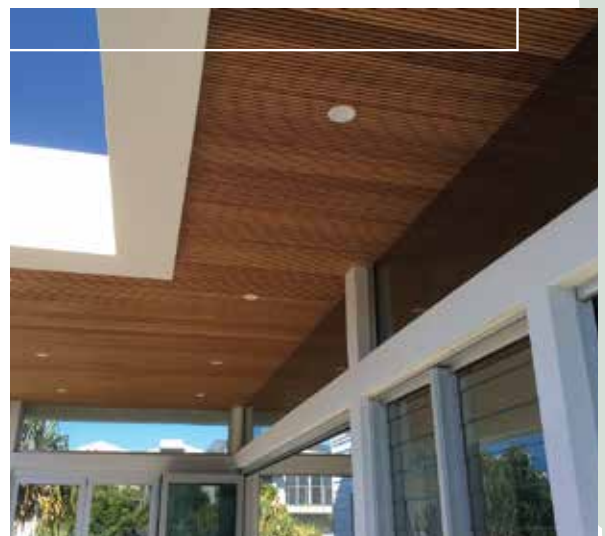

SYMPHONY SERIES[®] - CELLO

PERGOLA CEILING - CELLO

INTERIOR WALLS

Symphony Series[®] presents an innovative design of a balanced, interlaced curve that is the same visually on each side.

What is achievable is a product that is visually beautiful and exceptionally durable and long-lasting like hardwood, with the added benefits of being sustainable. It is suitable for both indoor and outdoor applications, allowing you to create an internal-external transition by selecting the same material.

BOUNDARY FENCE

SYMPHONY SERIES[®] - CELLO

Symphony Series[®] presents an innovative design of a balanced, interlaced curve that is the same visually on each side. We have created engineered bamboo from solid bamboo strips pressed together and then machined. What is achievable is a product that is visually beautiful and exceptionally durable and long-lasting like hardwood, with the added benefits of being sustainable. It is suitable for both indoor and outdoor applications, allowing you to create an internal-external transition by selecting the same material.

Explore the possibilities of enhancing your internal decor with our contemporary Ewa Collections.

The aim of our engineered bamboo products is to create options for an acoustic lining, create beautification in your setting and provide a natural timber look whilst maintaining the use of a sustainable resource.