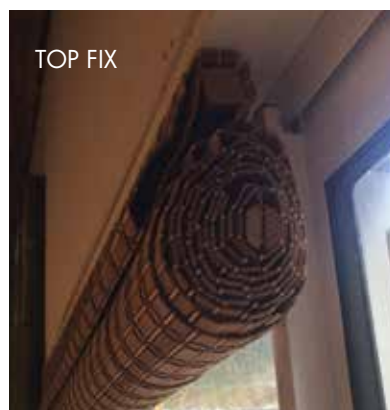

FRONT FIX

CUSTOM BLINDS SPECIFICATIONS

TOP FIX