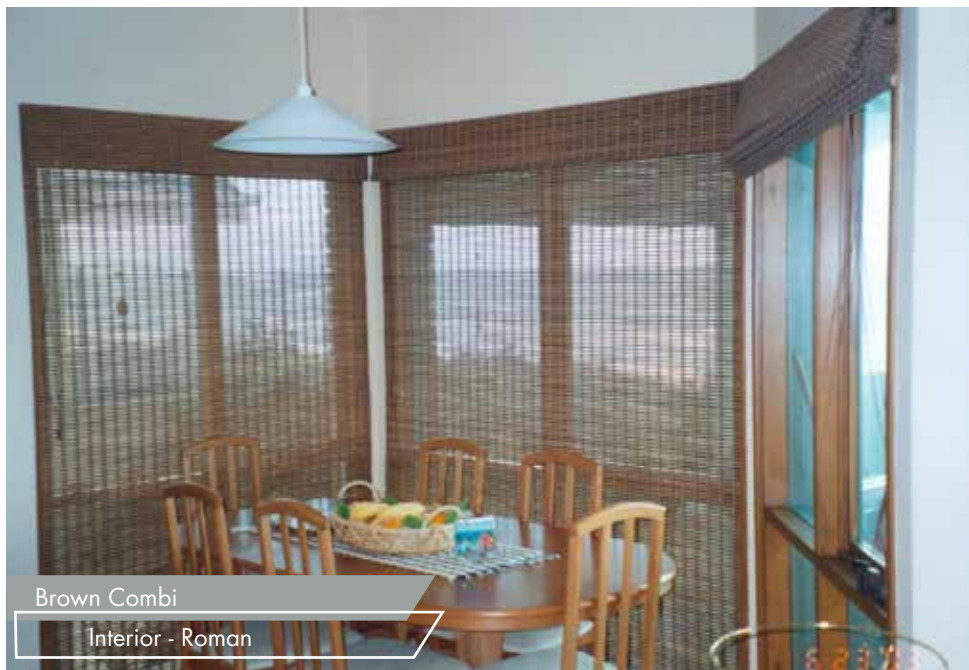

Brown Combi is perfect for medium - high privacy whilst maintaining a beautiful lightness throughout the room. The unique weave is complemented with both matchsticks and bamboo slats.

Maximum width is 2400mm