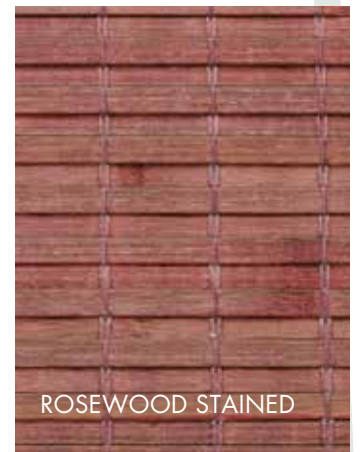

ROSEWOOD STAINED