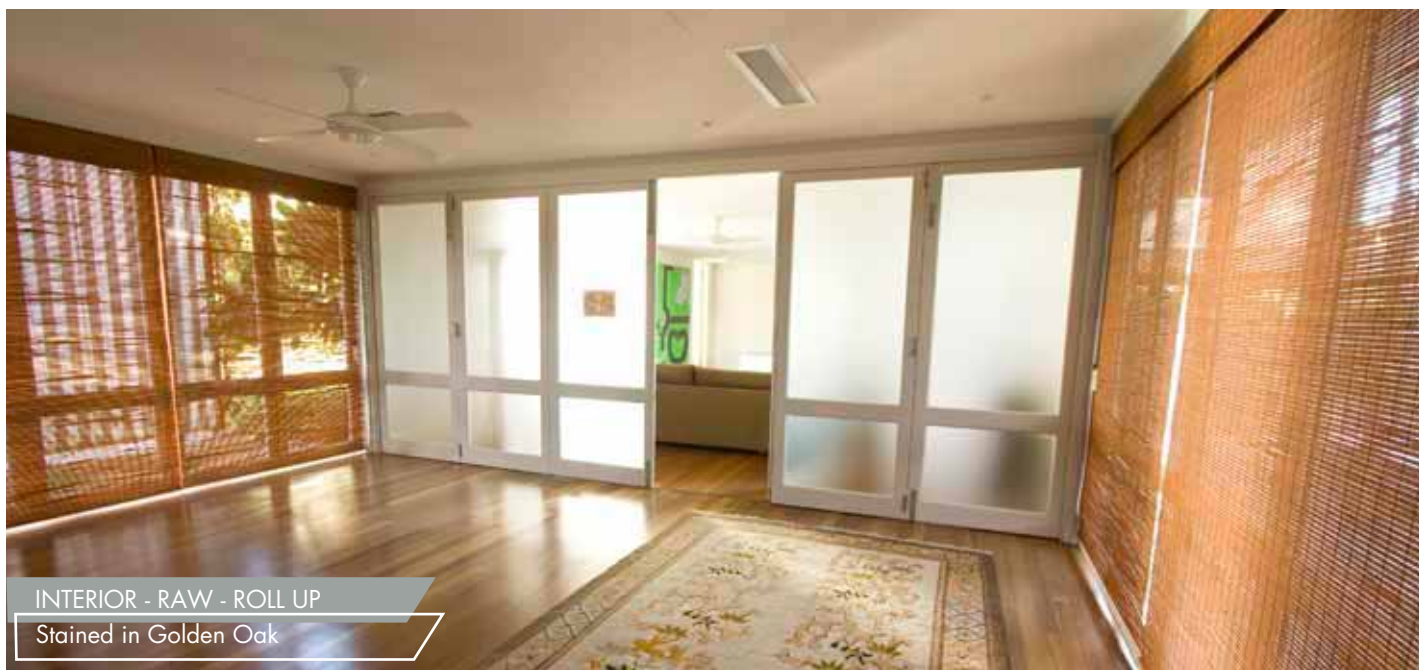

CUSTOM BAMBOO BLINDS - SPECIFICATIONS

Prices do not include GST as of 2017

INTERIOR - RAW - ROLL UP

Stained in Golden Oak

CUSTOM BLINDS

Prices do not include GST as of 2017

FITTING

For Both Roll Up & Roman Blinds, holes are pre-drilled through face of top rail for face fix and through the bottom of top rail for top fix. Screws and cleats are supplied.

PAINT

Matchstick, Woven Bamboo and Raw Bamboo can all be painted. There are standard colours for interior use. These are Dulux Colours. Standard Colours - White, Natural White, Vivid White, Parchment, Tranquil Retreat, Domino, Black. Other Colours add 10%. For Exterior Blinds you can choose any colour. Please specify brand and colour.

STAIN

Matchstick, Woven Bamboo and Raw Bamboo & Brown Combi can be stained Walnut, Golden Oak, Rosewood & Charcoal. There may be slight colour variations due to the natural product. Exterior stains are priced the same as painted exterior blinds. We do not do custom stains. Clear Lacquer can be used on these materials.

ROMAN

Available in Matchstick, Brown Combi, Raw Bamboo and Woven Bamboo for internal use only.

ROLL UP BLINDS

For internal and external use. Available in Natural Bamboo, Tortoiseshell, & Bali & Brown Combi.

SPECIFICATIONS

Rails	Headrail - 25x25 KD Hardwood. Bottom Rail - 22x8 KD Hardwood.
Cord Length	Standard to 1/2 of drop
Cord Thickness	2.2/2.5mm
Cord Composition	Polyester
Acorn	Standard - Wooden colour matched
Cord Lock	Standard on all Blinds
Cleat	Standard - Clear Polycarbonate. Brass & Chrome Cleats - $10
Stitching	Synthetic - UV Protected Polyester
Valance Length	Roman - Rollup 15mm; 130-140mm. Variances will occur between materials
Standard Colours	White, Natural White, Vivid White, Parchment, Tranquil Retreat, Domino, Black.
Other Colours	Add 10%

Brass or Chrome Cleats available upon request, $8 each.

Maximum width up to 3000mm in Matchstick Only. Other Materials are only available to 2400mm wide